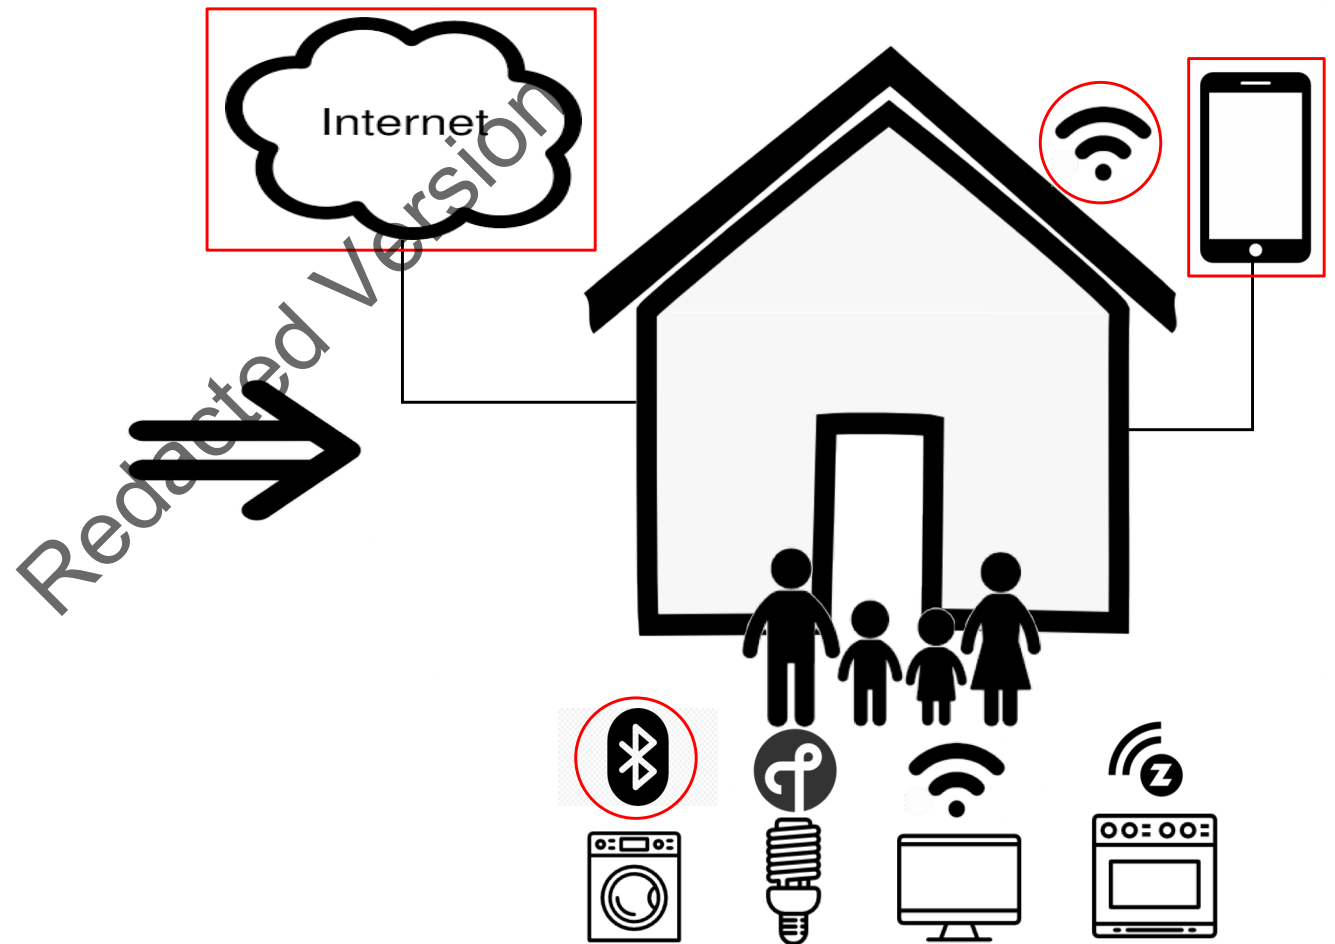

Final Seminar 2020

On Privacy and Security in Smart Connected Homes

Presenter: Joseph Bugeja

Supervisors: Andreas Jacobsson and Paul Davidsson

DISSERTATION STRUCTURE

HOME IS WHERE THE HEART IS

- Our home is a deeply meaningful and human place.
- It is a place where our fundamental physical needs are (expected to be) protected.
- The home is *the most powerful sign of the self of the inhabitant who dwells within*¹.

¹ Csikszentmihalyi & Rochberg-Halton, 1981. *The Meaning of Things: Domestic Symbols and the Self*.

EVOLUTION OF THE HOME

Traditional Home

Smart Connected Home

THE SMART CONNECTED HOME

August Smart lock

IFTTT

Door sensor

Google Nest

API, IFTTT

Temperature, Humidity, Proximity, Motion, Ambient light, Optical

Amazon Echo

API, IFTTT, Alexa

Microphone

Facebook Portal