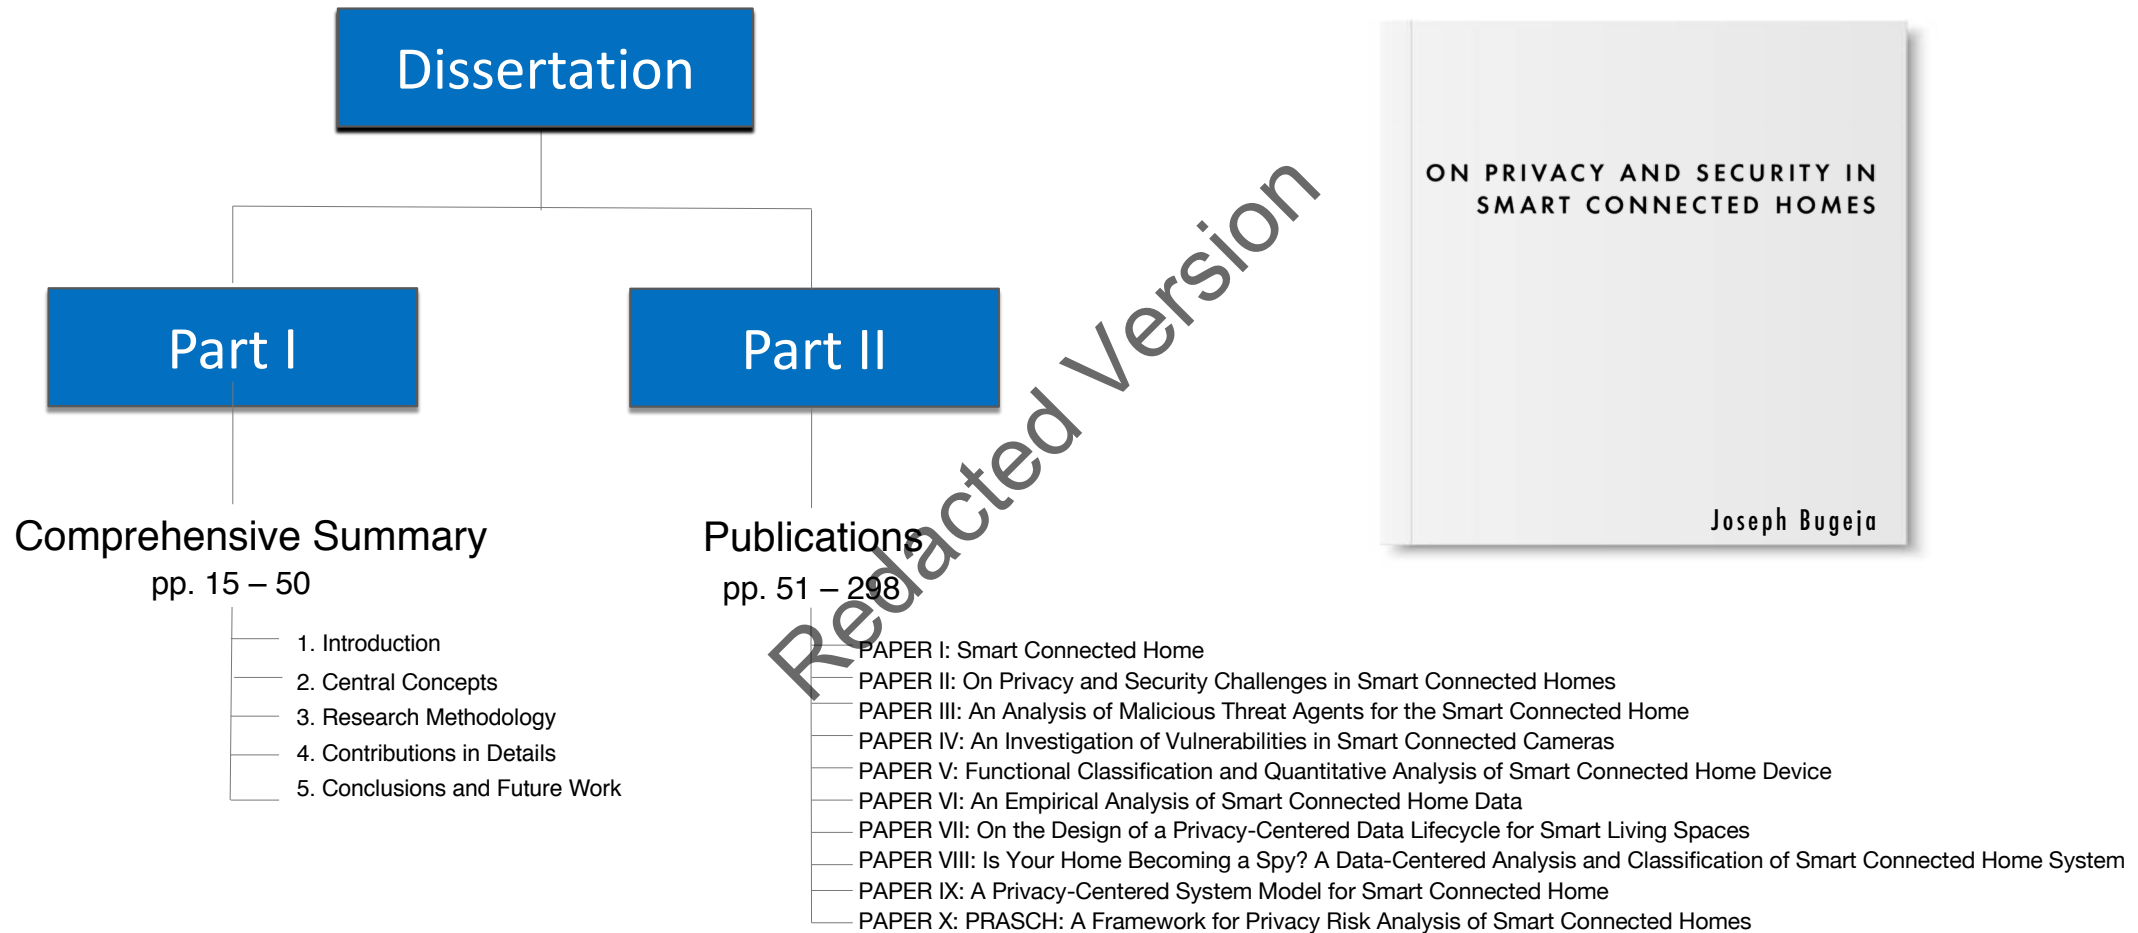

Final Seminar 2020

On Privacy and Security in Smart Connected Homes

Presenter: Joseph Bugeja

Supervisors: Andreas Jacobsson and Paul Davidsson

DISSERTATION STRUCTURE

HOME IS WHERE THE HEART IS

- Our home is a deeply meaningful and human place.
- It is a place where our fundamental physical needs are (expected to be) protected.
- The home is *the most powerful sign of the self of the inhabitant who dwells within*¹.

¹ Csikszentmihalyi & Rochberg-Halton, 1981. *The Meaning of Things: Domestic Symbols and the Self*.

EVOLUTION OF THE HOME

Traditional Home

Smart Connected Home

THE SMART CONNECTED HOME

August Smart lock

IFTTT